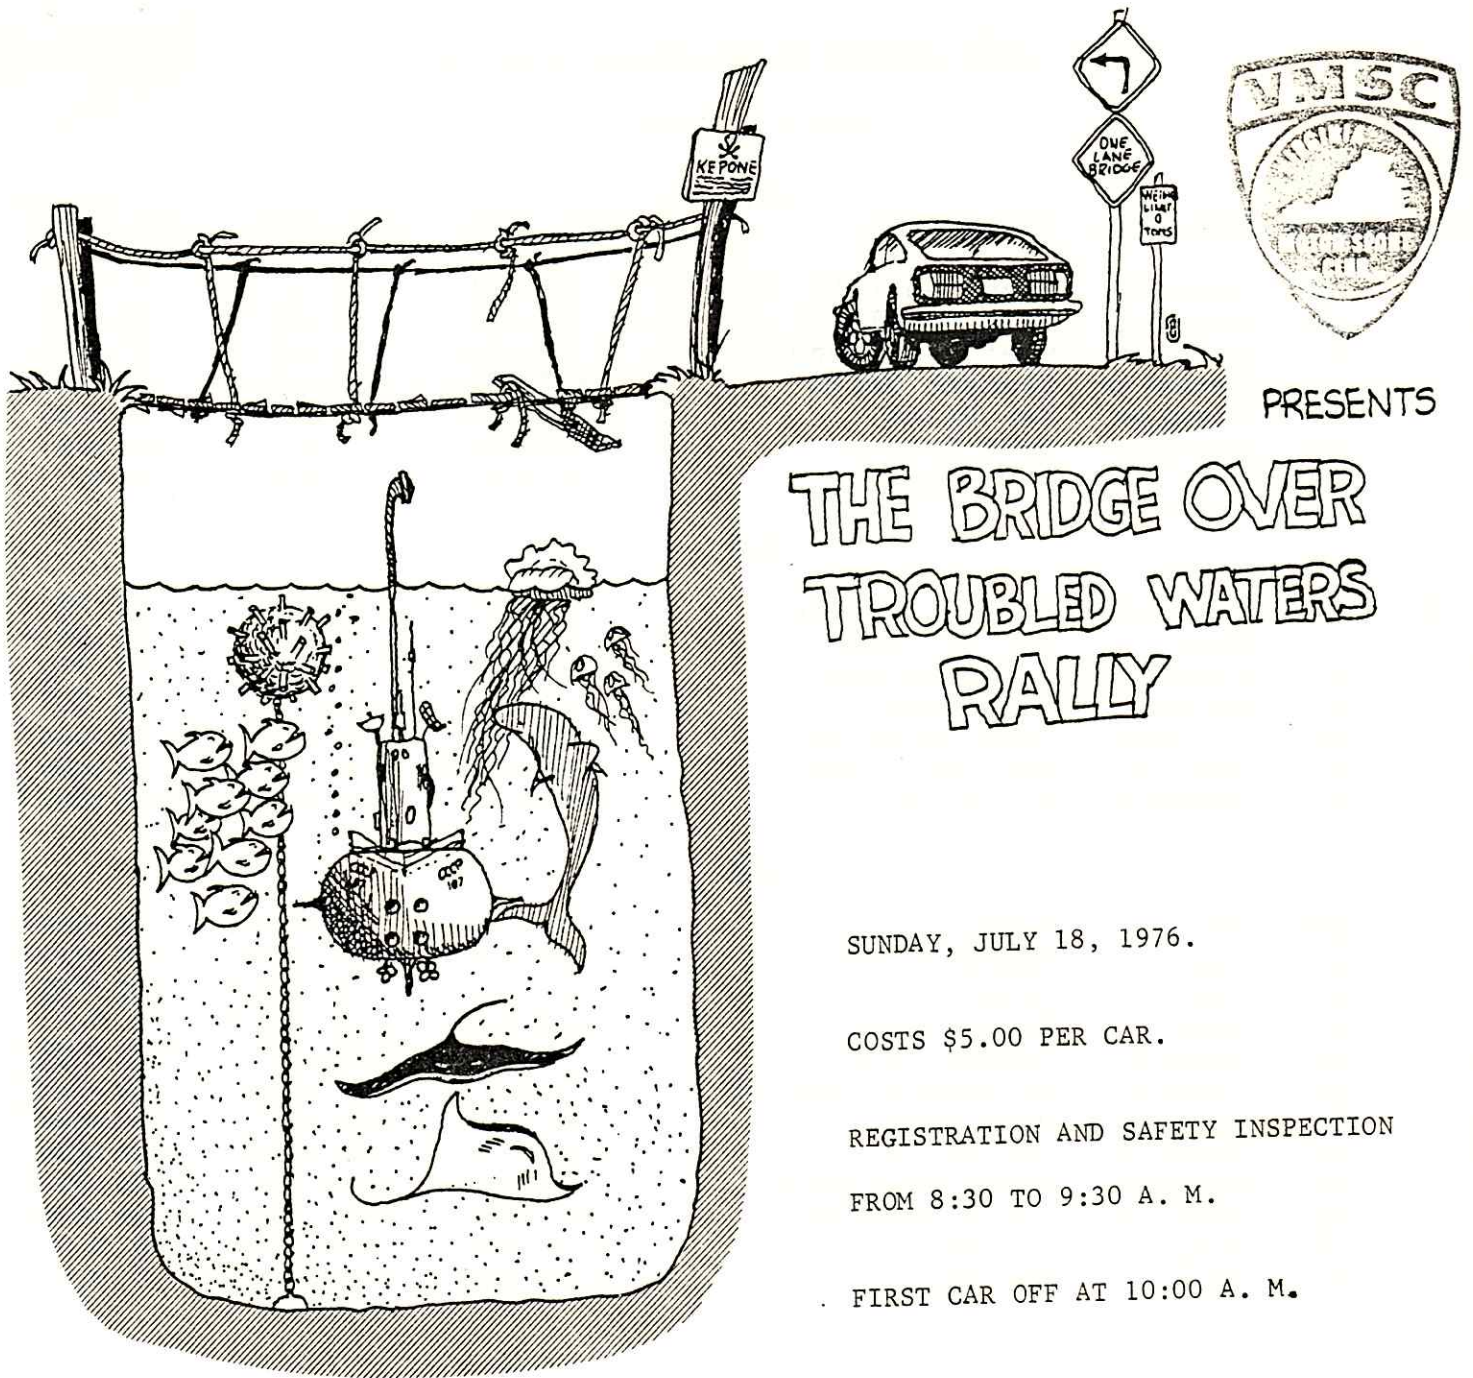

THIS IS A TSD EVENT OF 130 MILES, AND BEGINS AND ENDS AT MEADOWBROOK PLAZA SHOPPING CENTER (HOPKINS ROAD AT CHIPPENHAM PARKWAY).

PRE-REGISTRATION FOR CAR NUMBERS AND GENERALS.

Organized BY PETER AND LIBBY WILSON (804) 271-0005.

VMSC SERIES 3 ROADCROSS RESULTS

JUNE 13, 1976

A/M

<u>Pos'n.</u>	<u>Car #</u>	<u>Car Make</u>	<u>Competitor</u>	<u>1st Time</u>	<u>2nd Time</u>	<u>3rd Time</u>
1	15	Corvette	Roger Garrett	58:749	56:218*	D.N.F.
2	38	Porsche	Brad Peasley	57:762	57:097	56:464*
3	11	Datsun	Craige Pelouze	59:603	56:901*	57:916
4	23	Corvette	Vincent Smith	1:02:271	58:621	57:166*
5	94	Phantom	Tom Silva	58:637	58:374*	59:225
6	93	Corvair	Jeff Chasen	1:05:891	D.N.F.	1:04:057*
7	100	VW	R.W. Fleet	D.N.F.	D.N.F.	D.N.F.

B/M

1	$ 87	Corvette	Aubrey Deporte	58:828	57:439	54:824*
2	3	Mini	Bob Williams	58:377	55:991	55:319*
3	67	Corvette	Wayne Walker	1:01:699	55:322*	1:11:712
4	71	Datsun	Dale Gast	57:372	56:136	55:354*
5	65	Triumph	John Bergeron	1:02:902	1:00:863	58:666*
6	27	Sprite	Earl Williams	59:403*	1:10:370	59:404
7	14	Porsche	Vic Rola	1:01:177	1:00:663	1:00:662*

C/M

1	29	VW	Arthur Dwyer	58:942	58:152	56:888*
2	81	Capri	Michael Jones	1:03:205	1:02:529	1:02:047*
3	61	Fiat	Gene Cooley	1:03:640	1:02:640*	1:02:732
4	47	Vega	Bill Lloyd	1:04:011	1:02:782*	D.N.F.
5	82	Camaro	Edward Duval	1:05:461	1:03:149	1:02:938*
6	91	Camaro	William Gilchrist	D.N.F.	1:06:988	1:02:949*
7	32	Renault	Bill Enos	1:05:309	1:04:231	1:03:806*
8	52	Renault	Len Wells	1:05:160	1:04:090*	1:06:420
9	72	Renault	Neale Dickinson	1:09:443	1:04:831	1:04:319*
10	62	Renault	Lewis Parsley	1:07:850	1:05:706	1:05:670*
11	42	Renault	Tom Blot	1:05:826	1:05:810*	D.N.F.
12	53	VW	Tom Alley	1:09:370	1:06:544*	D.N.F.

Foreign Car City Incorporated

"SPORTS CAR SPECIALISTS"

DISCOUNTS
TO
VMSC
MEMBERS

IF WE DON'T
HAVE IT
WE WILL FIND
IT FOR YOU

LOW DOWNPAYMENTS

BANK FINANCING

JERRY ADOLF

2305 W. BROAD ST.
RICHMOND, VIRGINIA 23220
355-2809

JOHN WHITAKER III